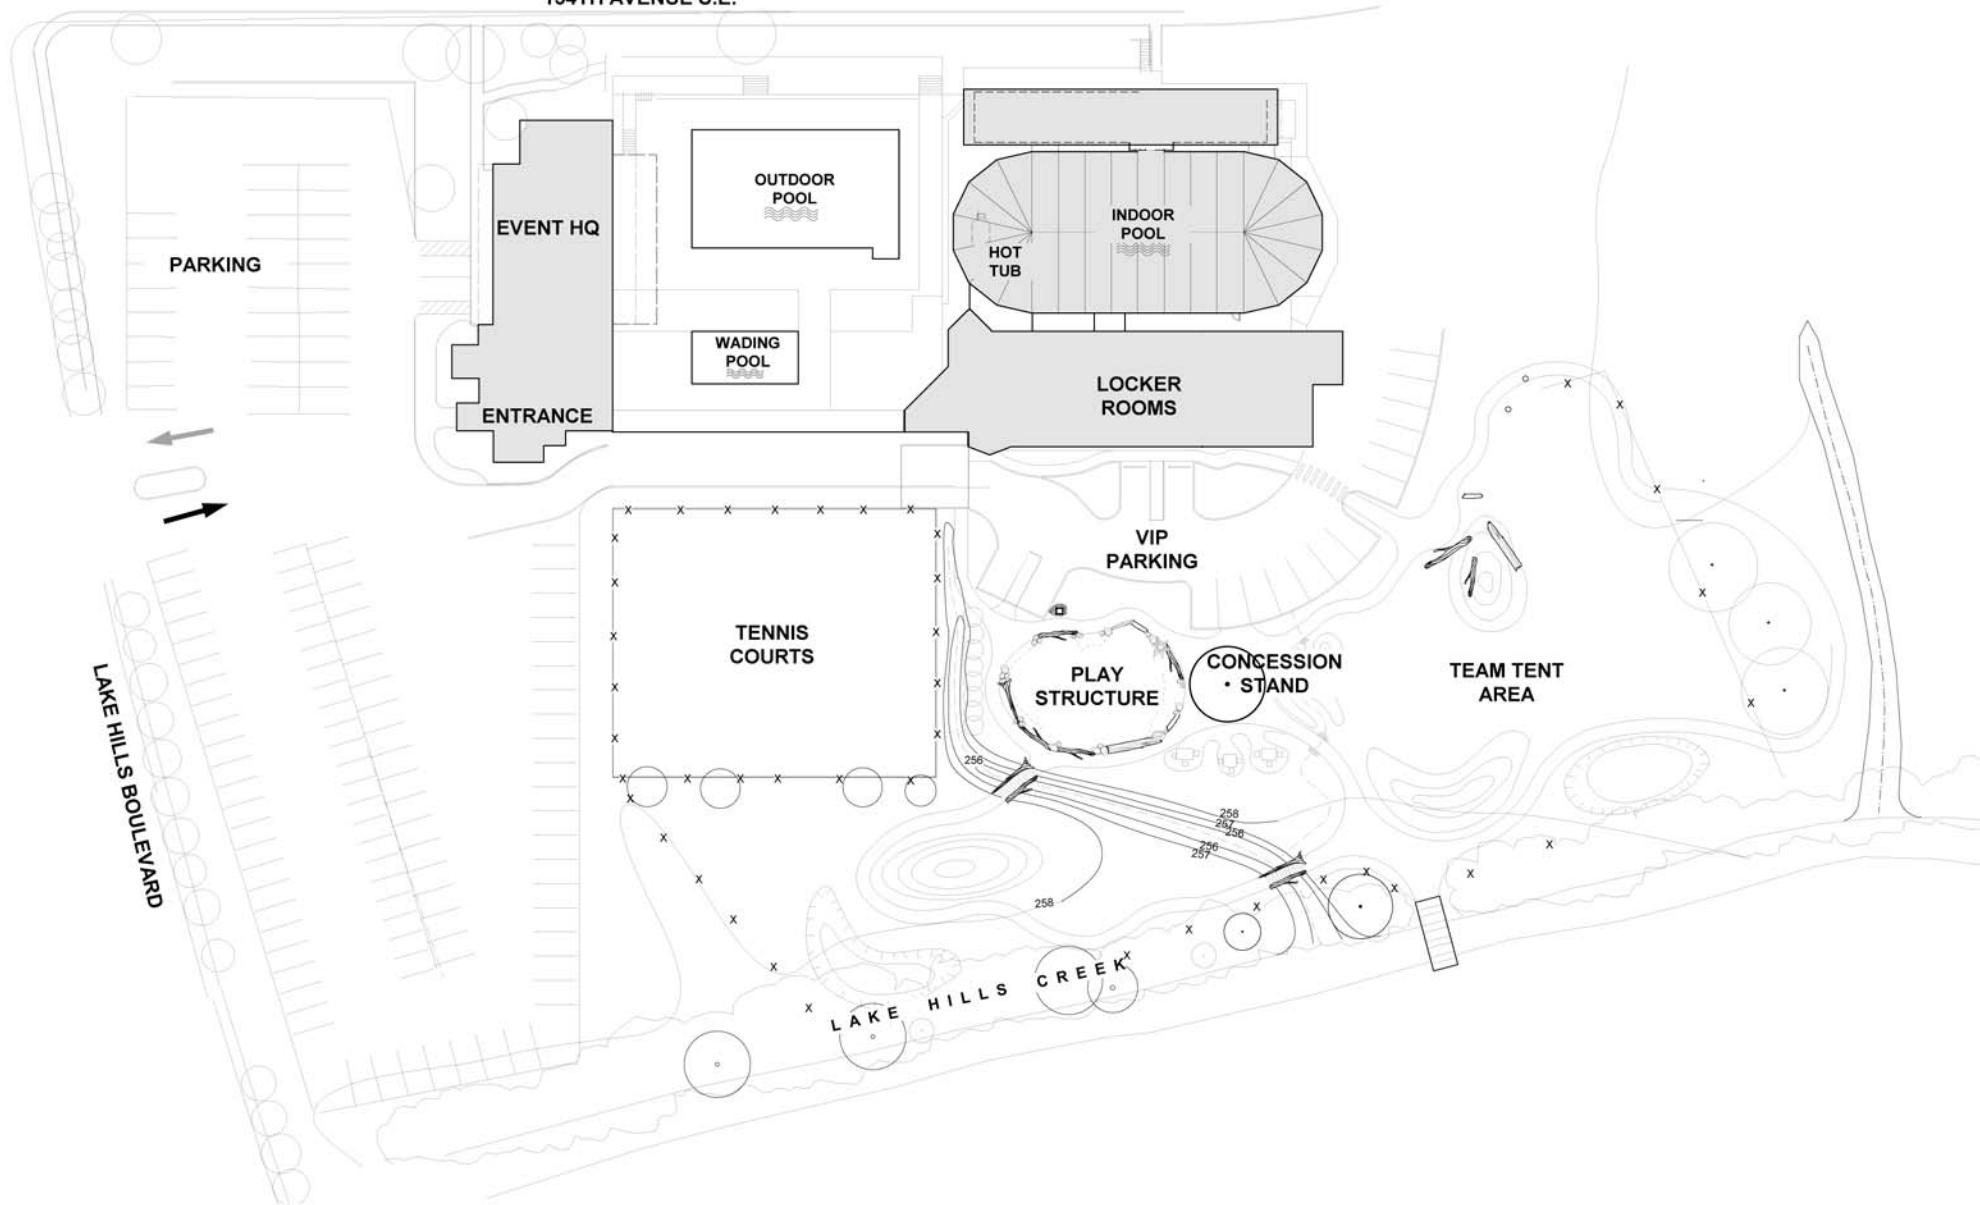

154TH AVENUE S.E.

PARKING

EVENT HQ

ENTRANCE

OUTDOOR POOL

WADING POOL

HOT TUB

INDOOR POOL

LOCKER ROOMS

VIP PARKING

TENNIS COURTS

PLAY STRUCTURE

CONCESSION STAND

TEAM TENT AREA

LAKE HILLS BOULEVARD

LAKE HILLS CREEK

256

258

257

258

259

258

256

257

258

259

256

257

258

259

256

257