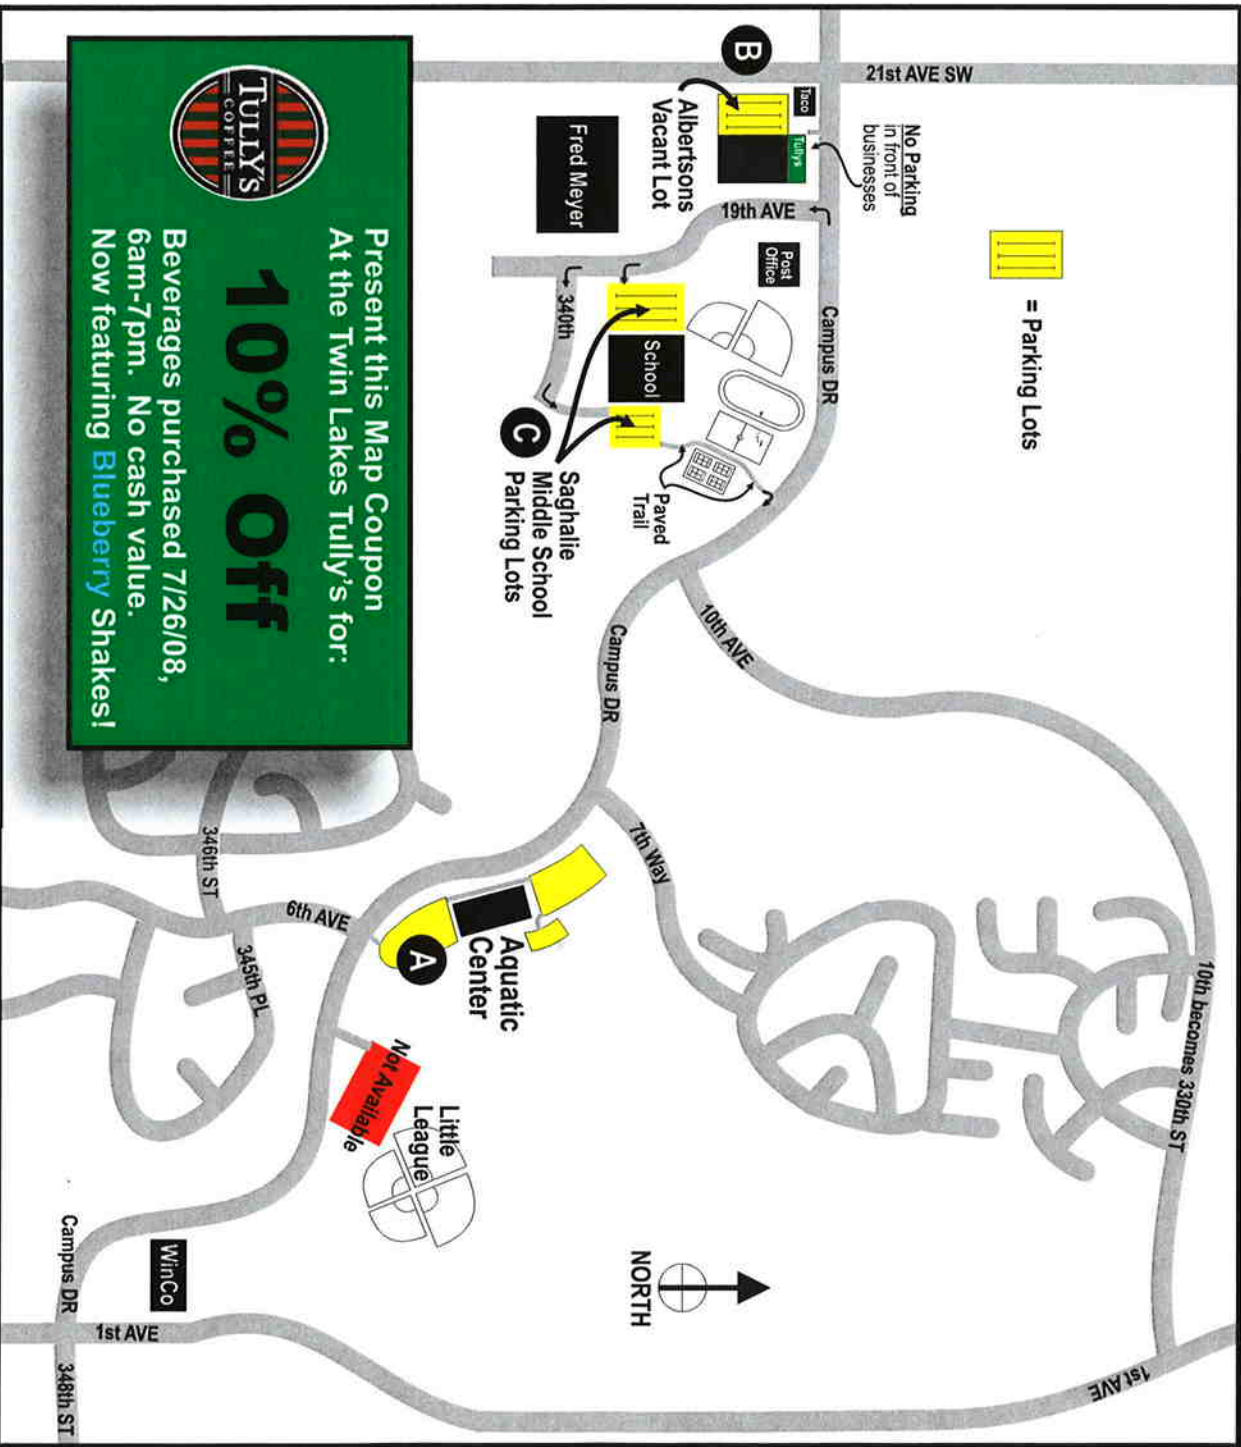

# Midlakes Swimming Championships Federal Way July 26, 2008

**Weyerhaeuser  
King County Aquatic Center**

650 SW Campus Drive  
Federal Way, WA 98023-8425  
206-296-4444

**Directions:**

- I-5 Southbound
- Take Exit #142B, S 348th ST
- Go west 2 miles (348 becomes Campus Drive)
- Facility on the right at 6th AVE

**Parking near  
the Aquatic Center...**

The adjacent Little League Lot will not be available on the day of the Midlakes A Champs.

Carpooling is highly recommended.

No Rv's or Campers will be allowed in the Aquatic Center lots.

- A Drop-off Area**  
front lot of Aquatic Center
- B Albertsons Lot (vacant)**  
Do not park in front of Tully's and other businesses 1 mi walk, 150 spots
- C Saghalie Middle School**  
Two lots, paved trail to Campus Drive 3/4 mi walk 230 spots

Present this Map Coupon  
At the Twin Lakes Tully's for: